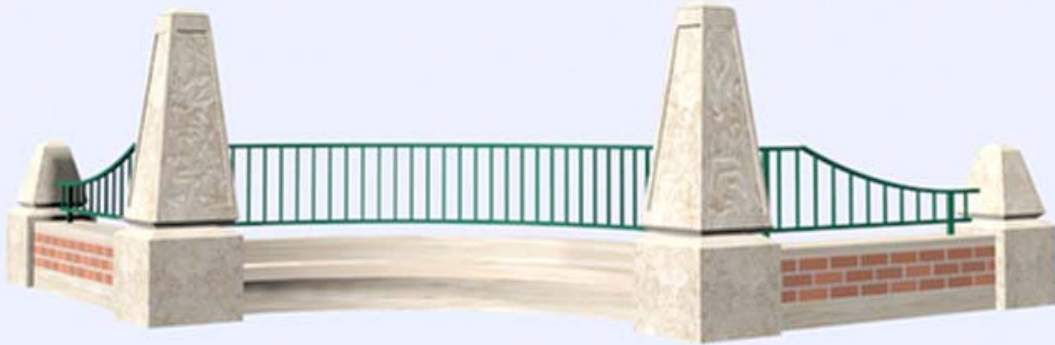

PURITAS STATION PROMENADE

End of walkway units

William Culbertson
32 Warren Avenue
North Smithfield, RI 02896
401-766-6256
culbertson@cox.net

3-1-07

Page 1 of 2

PURITAS STATION PROMENADE

Mid-walkway Unit

William Culbertson
32 Warren Avenue
North Smithfield, RI 02896
401-766-6256
culbertson@cox.net Page 2 of 2